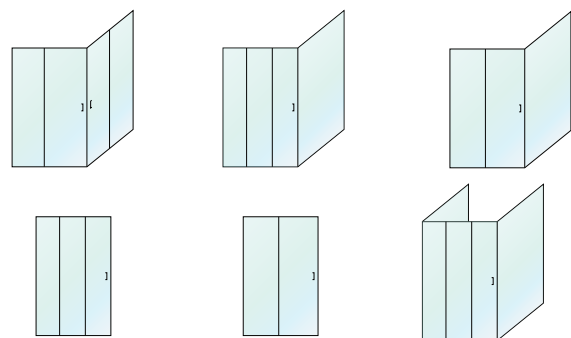

pivotech®

designed simplicity

stylish
solutions
for
compact
spaces

wardrobe systems | shower screens | mirror frames

Where a swinging door simply isn't practical, Pivottech's sliding door shower systems provide reliable strength with sleek, modern elegance and maximum flexibility for smaller bathrooms. Sliding doors reduce the overall space required for a shower recess, whilst minimal metal use makes cleaning easy. A choice of powder-coated and anodised finishes complement any décor.

two door

Perfect for larger screens, and with less framing, the two door configuration helps minimise visual clutter in tight spaces. With the option of having one or both panels slide, it also offers a simple solution for double-ended shower rooms.

three door

The Pivottech three door design offers the advantage of a wider opening. The fixed panel is raised from the sill and located inside for safety and easy cleaning. By locating the wheels at the top of the screen, they're kept away from soap and grime and enable easy adjustment if required.

corner opening

The widest opening for the smallest space, a corner opening screen enables access from the middle of the bathroom. A practical solution and a brilliant design, that allows the toilet and basin to be positioned on either side of the shower recess. Doors can be closed from both directions and the profiles overlap to minimise water leakage.