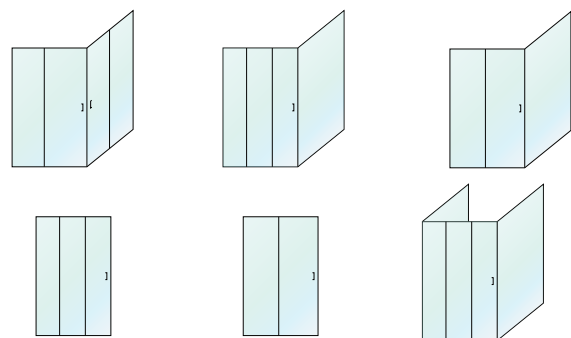

pivotech®

designed simplicity

stylish
solutions
for
compact
spaces

wardrobe systems | shower screens | mirror frames

Where a swinging door simply isn't practical, Pivotech's sliding door shower systems provide reliable strength with sleek, modern elegance and maximum flexibility for smaller bathrooms. Sliding doors reduce the overall space required for a shower recess, whilst minimal metal use makes cleaning easy. A choice of powder-coated and anodised finishes complement any décor.

two door

Perfect for larger screens, and with less framing, the two door configuration helps minimise visual clutter in tight spaces. With the option of having one or both panels slide, it also offers a simple solution for double-ended shower rooms.

three door

The Pivotech three door design offers the advantage of a wider opening. The fixed panel is raised from the sill and located inside for safety and easy cleaning. By locating the wheels at the top of the screen, they're kept away from soap and grime and enable easy adjustment if required.

corner opening

The widest opening for the smallest space, a corner opening screen enables access from the middle of the bathroom. A practical solution and a brilliant design, that allows the toilet and basin to be positioned on either side of the shower recess. Doors can be closed from both directions and the profiles overlap to minimise water leakage.