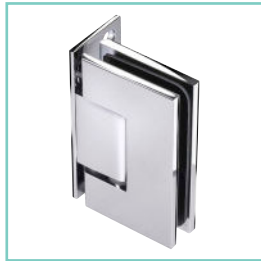

the fresh
look of
frameless

pivotech

Glass Hardware

Glass Hardware

Hinges

10mm Wall Mount Hinge
PGHWH
6mm Wall Mount Hinge
PGHWH6

10mm Short Plate Mount Hinge
PGHSP
6mm Short Plate Mount Hinge
PGHSP6

10mm Long Plate Mount Hinge
PGHLP

90 Glass to Glass Hinge
PGH90

10mm 135 Glass to Glass Hinge
PGH135
6mm 135 Glass to Glass Hinge
PGH1356

10mm 180 Glass to Glass Hinge
PGH180
6mm 180 Glass to Glass Hinge
PGH1806

10mm Bi-fold Hinge
PGHBF

6mm Swing In Hinge
PGHSI6

6mm Swing Out Hinge
PGHSO6

Support Brackets

Bracing Bar
PGSB240

700 Glass to Wall Brace
PGSBW700

700 Glass to Glass Brace
PGSBG700

Fixed Panel Support Bracket
PGSBFP

Over Panel Fitting Square
PGSP90S

Over Panel Fitting Round
PGSP90R