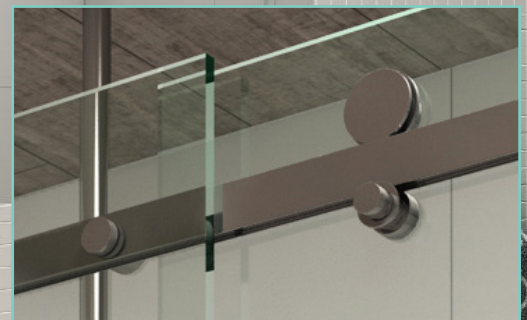

the

pivotech

MANHATTAN

frameless sliding shower screen

Pivotech's Manhattan frameless sliding shower screen appeals to the design preferences of discerning homeowners.

From posh Park Avenue penthouse to bohemian SoHo loft, from uptown funk to downtown industrial, and everything in between, the Manhattan slider perfectly complements any interior decor.

Features

- allows for flexible use of bathroom space
- effortless sliding action
- all stainless steel components
- easy to clean
- 45kgs maximum door weight
- kit suits openings up to 1650mm wide
- optional support bracket for return panels
- 2400 track available for wider applications

Components

Pivotech makes installing the Manhattan simple by supplying all the required components in one kit.

- roller
- top track
- brackets
- door stop
- floor guide